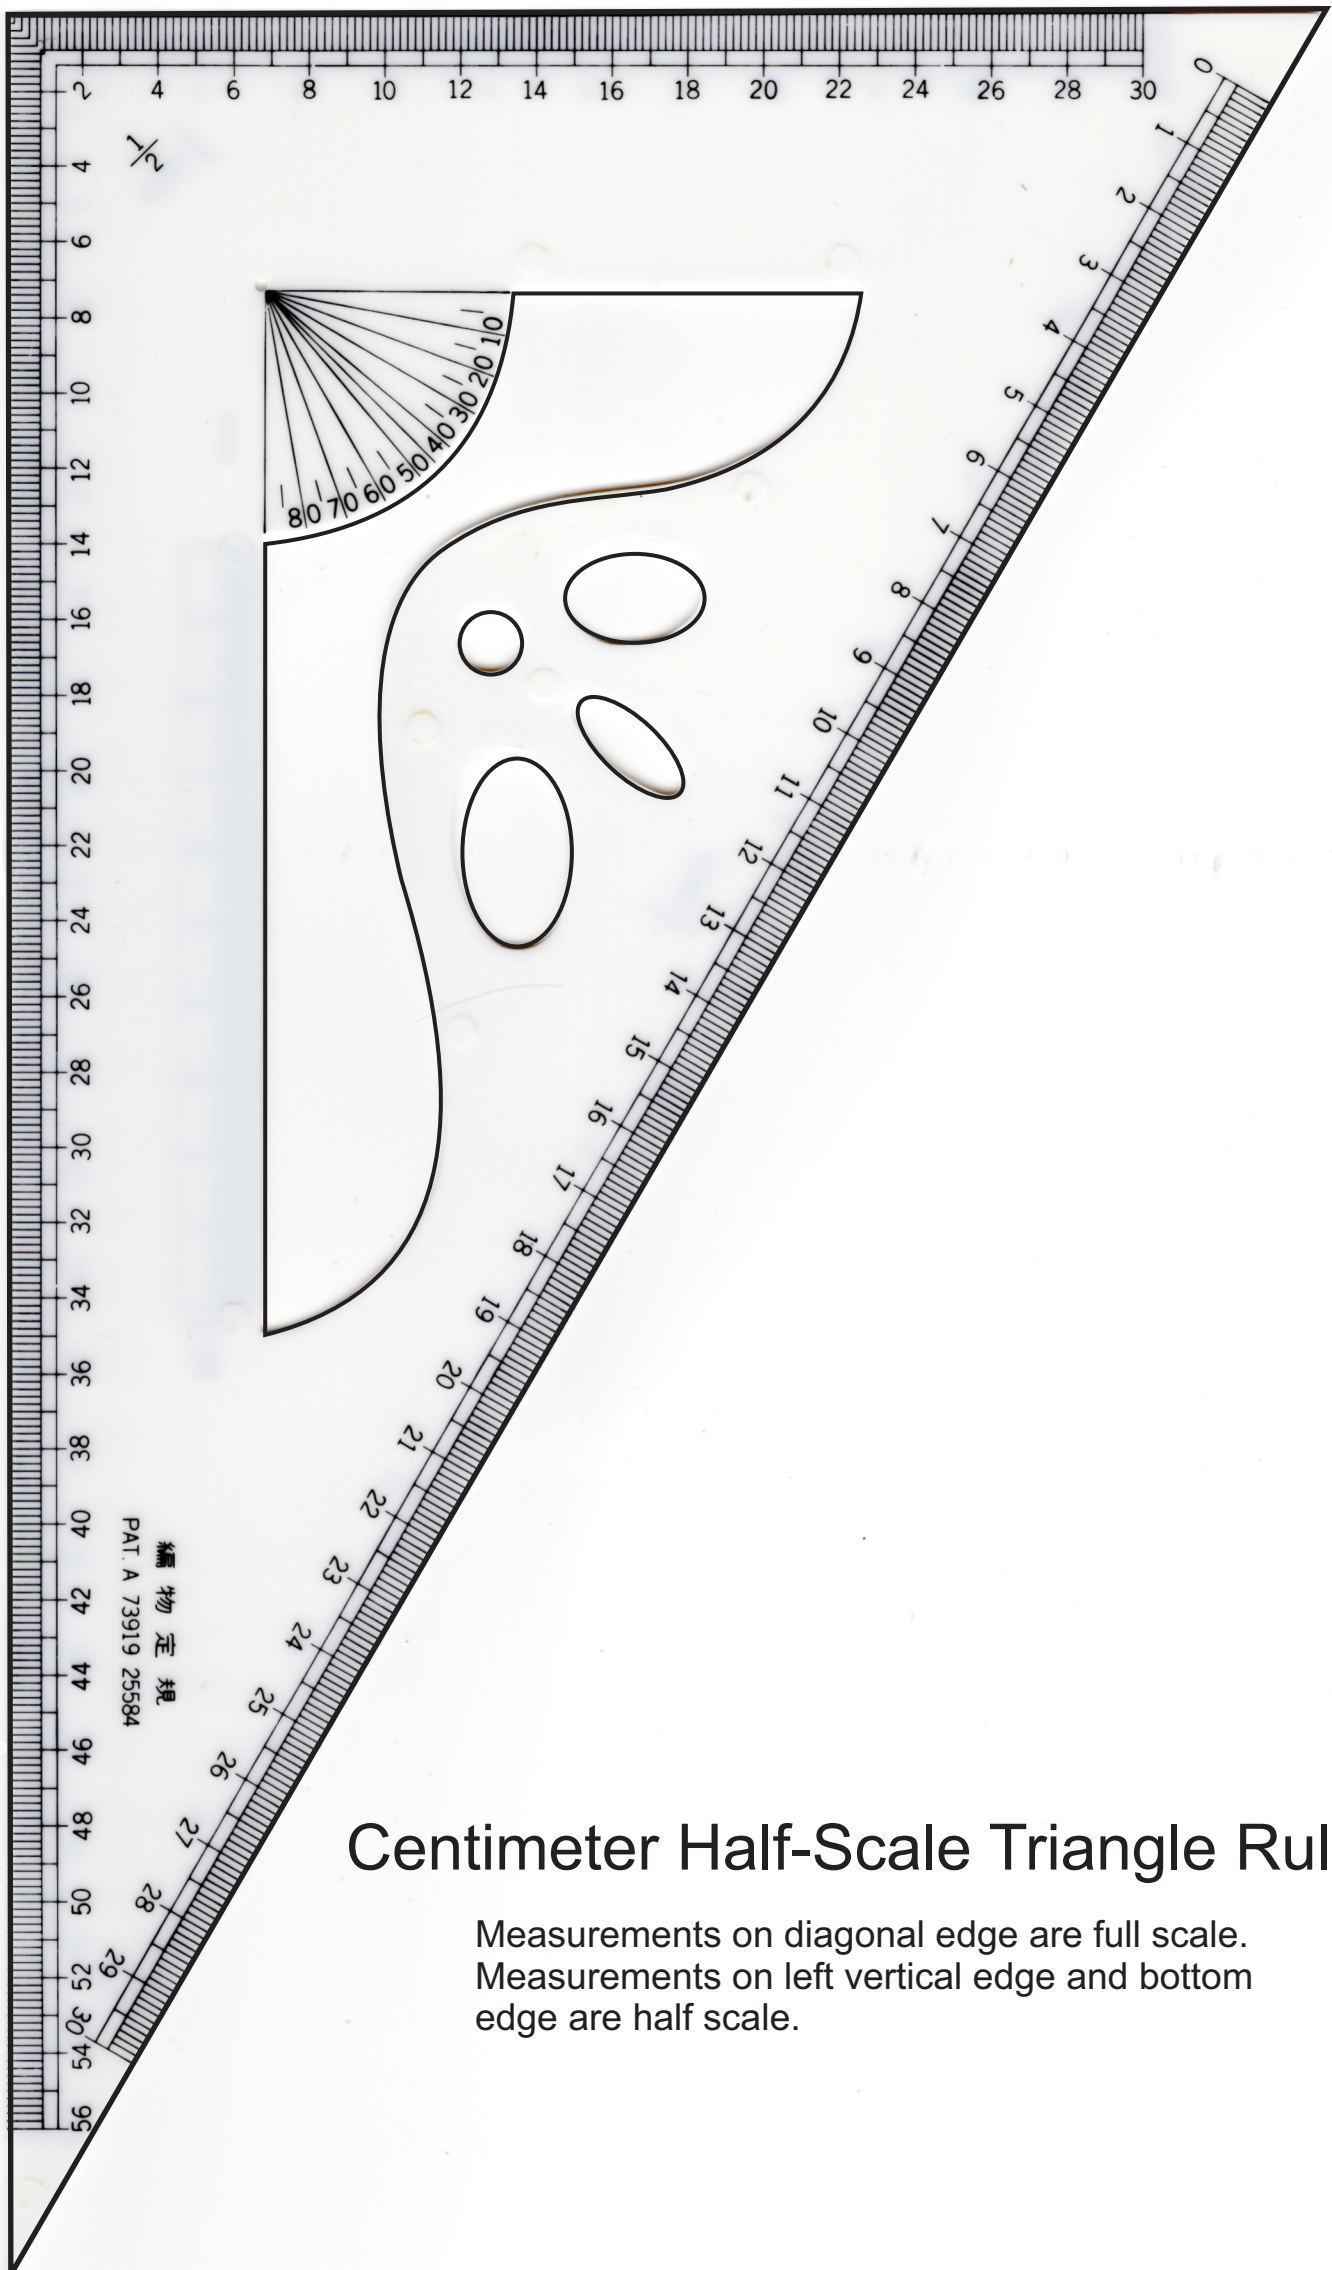

Inch Half-Scale Triangle Ruler

Measurements on diagonal edge are full scale.
Measurements on left vertical edge and bottom edge are half scale.

Centimeter Half-Scale Triangle Ruler

Measurements on diagonal edge are full scale.
Measurements on left vertical edge and bottom
edge are half scale.