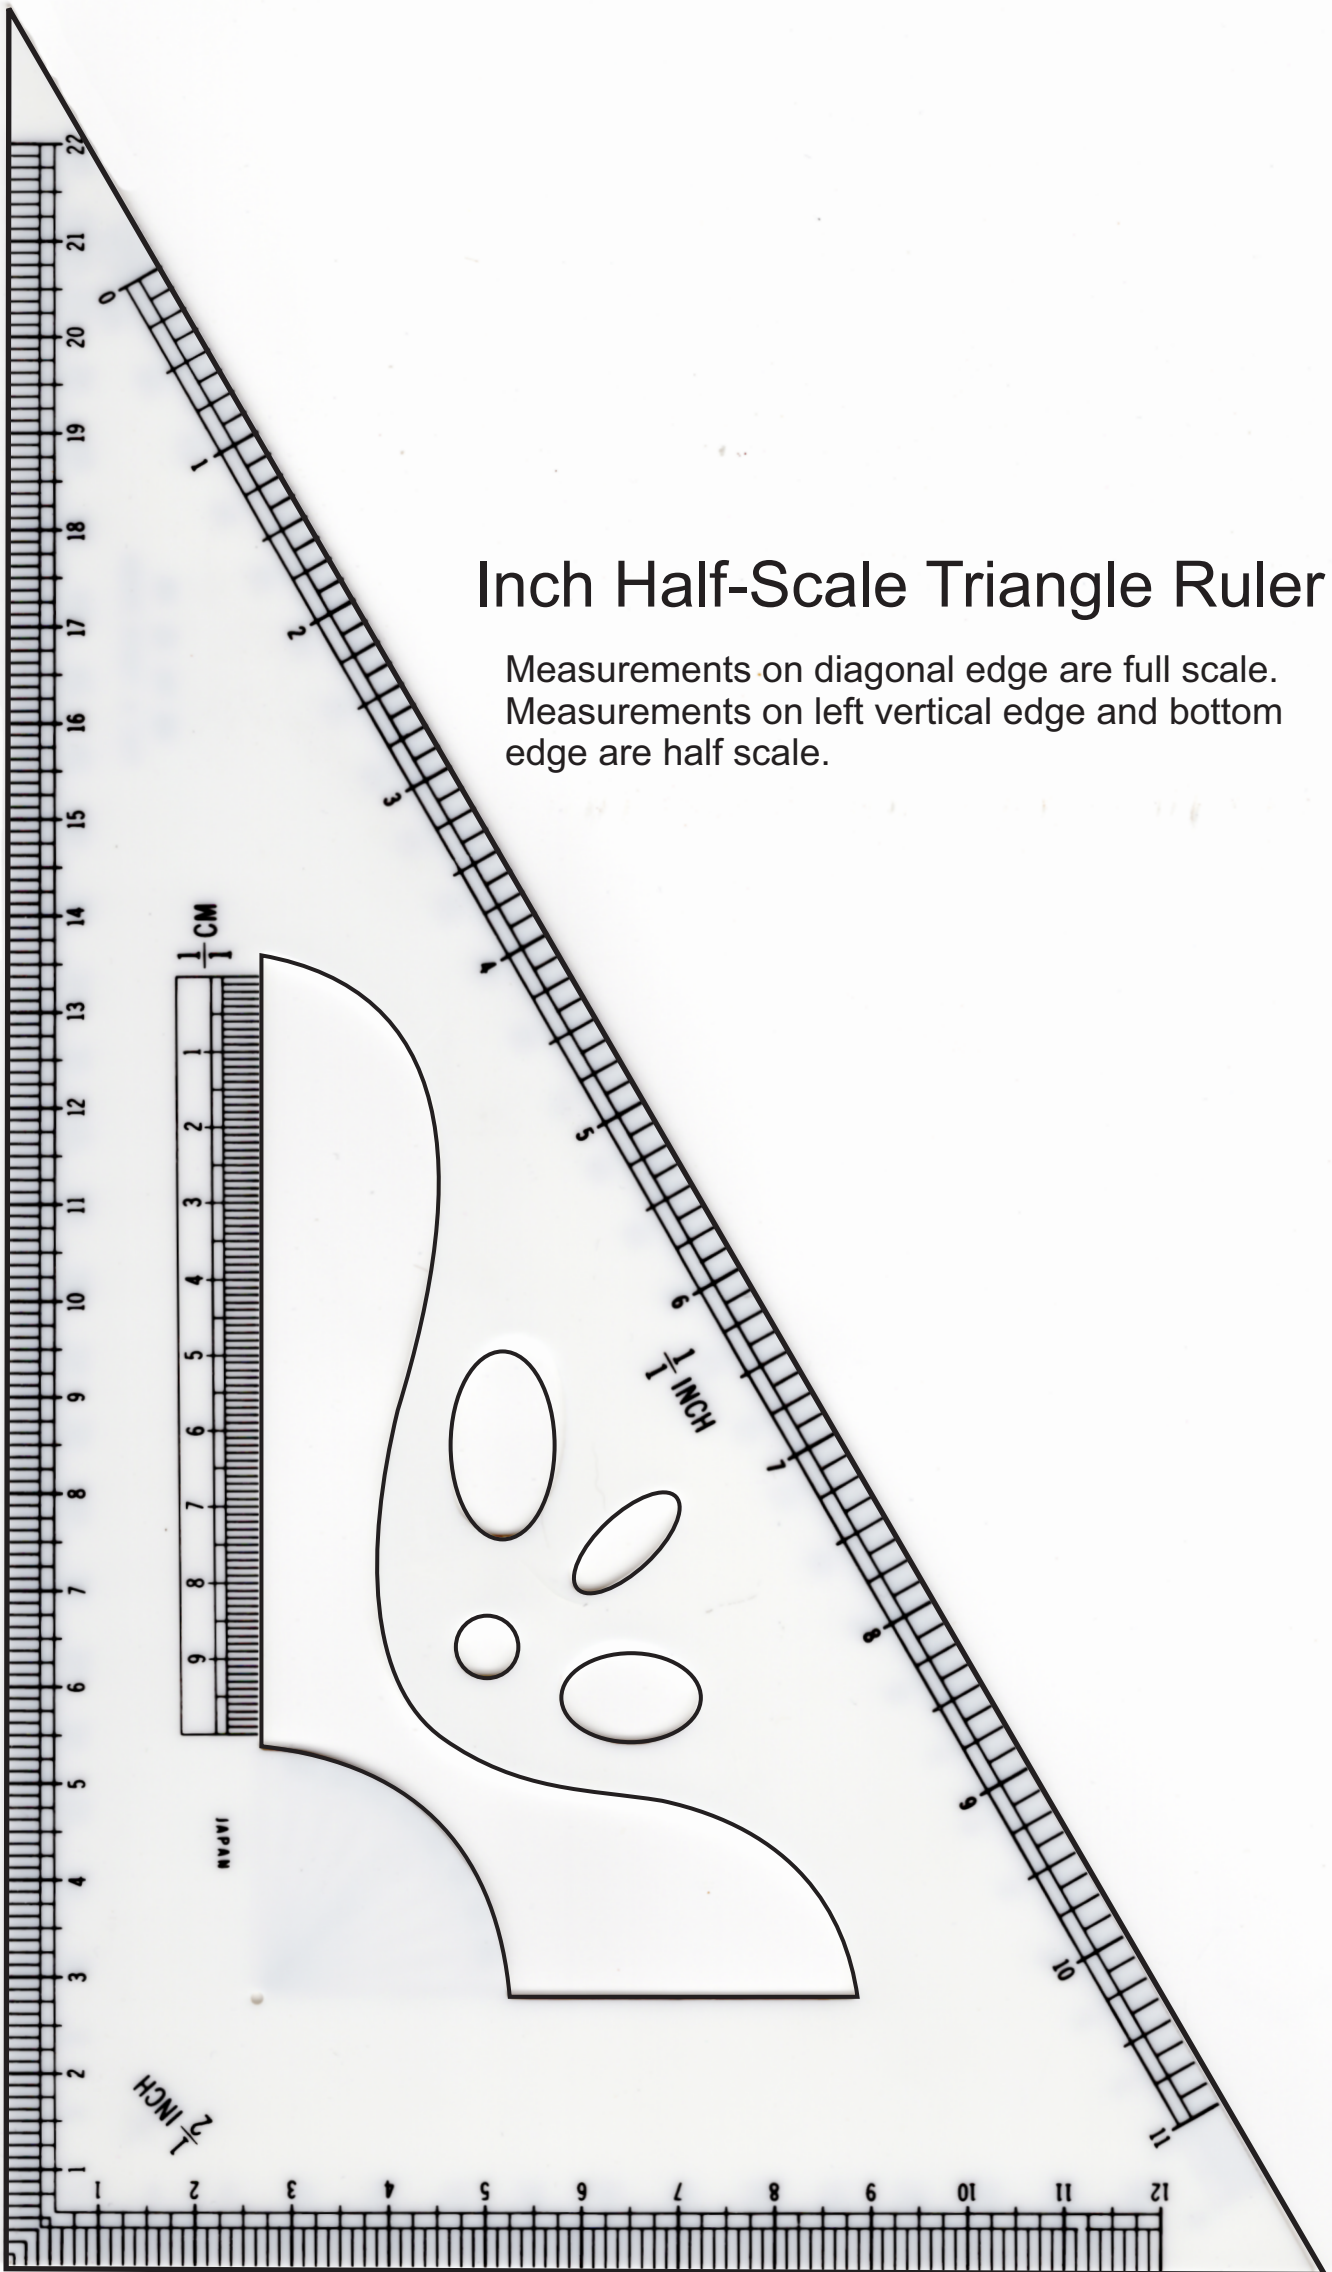

Inch Half-Scale Triangle Ruler

Measurements on diagonal edge are full scale.
Measurements on left vertical edge and bottom edge are half scale.

Centimeter Half-Scale Triangle Ruler

Measurements on diagonal edge are full scale.
Measurements on left vertical edge and bottom
edge are half scale.